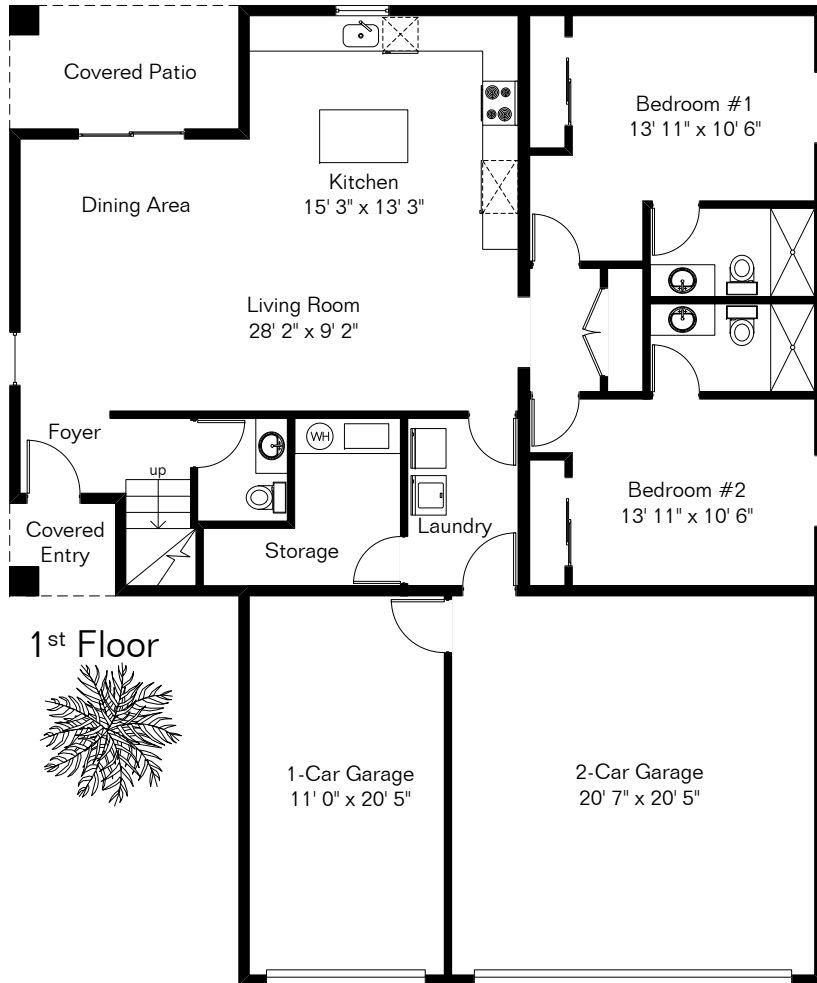

The square footages and room size information are deemed to be reliable but are not guaranteed and should be independently verified. This drawing is for marketing purposes only.

# 2604 E Lee St

Site Visit August 2020

0 ft. 6 ft. 10 ft. 20 ft.

Copyright 2020 Floor Plans First! LLC  
All Rights Reserved.

Living Area 2,194 Sq Ft  
Garages 734 Sq Ft

Floor Plans First!  
See the Floor Plan First!