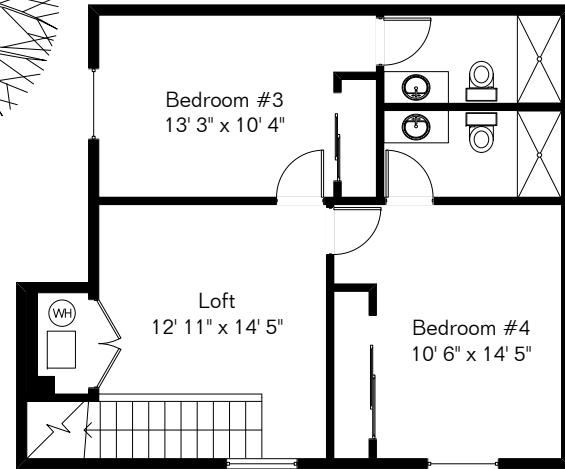

The square footages and room size information are deemed to be reliable but are not guaranteed and should be independently verified. This drawing is for marketing purposes only.

# 2604 E Lee St

Site Visit August 2020

0 ft. 6 ft. 10 ft. 20 ft.

Copyright 2020 Floor Plans First! LLC  
All Rights Reserved.

Living Area 2,194 Sq Ft  
Garages 734 Sq Ft

Floor Plans First!  
See the Floor Plan First!